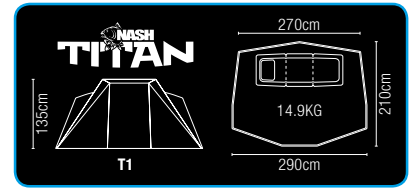

BIVVIES & SHELTERS

Titan

CODE	DESCRIPTION	RRP
T4102	Titan T1	£659.99
T4104	Titan T2	£769.99
T4105	Titan T3	£879.99