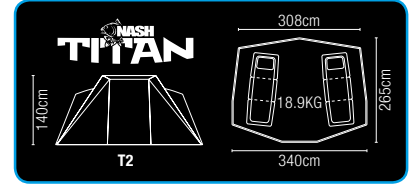

BIVVIES & SHELTERS

Titan

CODE	DESCRIPTION	RRP
T4102	Titan T1	£659.99
T4104	Titan T2	£769.99
T4105	Titan T3	£879.99