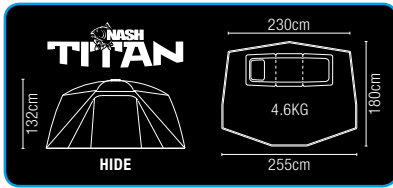

BIVVIES & SHELTERS

Titan Hide

CODE	DESCRIPTION	RRP
T4200	Titan Hide	£274.99