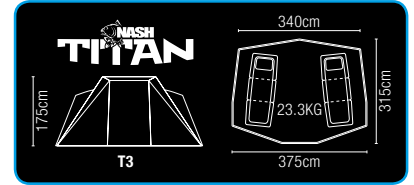

BIVVIES & SHELTERS

Titan

CODE	DESCRIPTION	RRP
T4102	Titan T1	£659.99
T4104	Titan T2	£769.99
T4105	Titan T3	£879.99