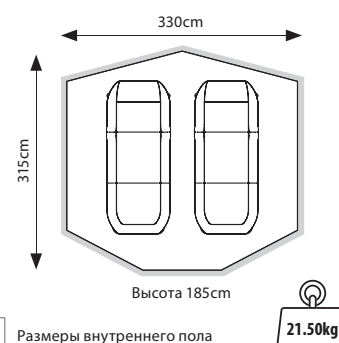

НОВИНКА

ДВУХМЕСТНАЯ ПАЛАТКА R-SERIES XL

- Доступные расцветки: хаки или уникальная камуфляжная
- Гидростатическое давление материала 10.000мм
- Внутри палатки имеются крепежи-люверсы для присоединения сетчатого кокона, повышающего комфорт
- Пометка «XL» означает дополнительную площадь и высоту, созданную за счет очень высоких дуг
- Классический дизайн с четырьмя дугами и увеличенным козырьком для дополнительной защиты
- Прочные алюминиевые 19мм дуги с полной поддержкой дуг
- Поддерживающие козырек стойки оснащены уникальными вращающимися креплениями для выверенного и надежного крепления стоек к основному каркасу
- Регулируемые ремни натяжения
- Большие передние и задние панели из москитной сетки
- Открывающаяся в обе стороны дверь с 3 вариантами входной двери: москитная, прозрачная ПВХ и сплошная
- Можно закатать переднюю панель для создания укрытия с открытым передом
- В передней части палатки имеются два ремня для удилец
- В комплект входят износостойкий пол, прочные колышки и прочная просторная сумка для хранения и переноски
- Палатка изготовлена из износостойкого дышащего полиэстера

НАКИДКА ДЛЯ ДВУХМЕСТНОЙ ПАЛАТКИ R-SERIES XL