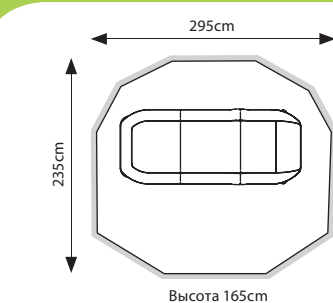

Размеры внутреннего пола

15.90kg