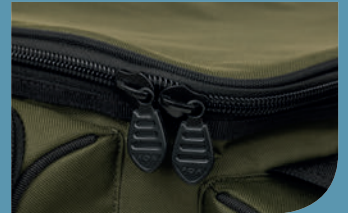

R-SERIES COMMON FEATURES

- Hard-wearing and water-resistant 400 denier treated polyester fabric
- Heavy-duty buckles and clips
- Stiffened EVA grab handles
- Heavy-duty double zips
- Reinforced bases where needed

FOX CAMOLITE